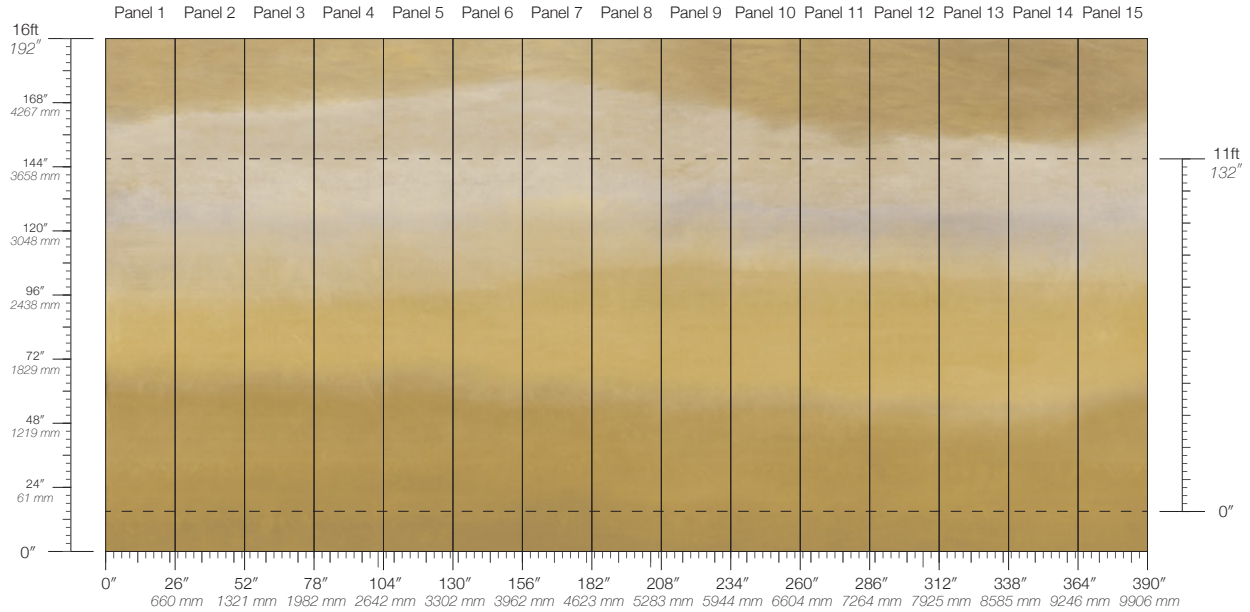

Enchantment Goldenrod

Suitable for residential and some commercial projects

COLOR
Goldenrod

ITEM
6903

CONTENT
Clay-Coated Paper

PANEL WIDTH
26" / 661 mm trimmed

PANEL HEIGHT
132" / 3353 mm standard
192" / 4877 mm extended

REPEAT
Non-repeating

STOCK
Made to order

LEAD TIME
4 weeks to print

MINIMUM
1 panel

PRICE
Available upon request

ORIGIN
USA

DETAILS
Custom options available

MAINTENANCE
Water-based cleanser

ENVIRONMENTAL
FSC Certified Content

SPECS
100% Cellulose face
Non-woven backing
7.1 oz per linear yard
117 g per linear meter
Smooth surface texture

TESTING
(US) ASTM E84 Adhered Class A

CONTACT
sales@calicowallpaper.com
+1 718 243 1705
57 Lispenard Street
New York, NY 10013 USA

DISCLAIMER
Refer to our website to see the full mural artwork. Reference the physical sample for color and texture. Panel maps represent mural artwork only.