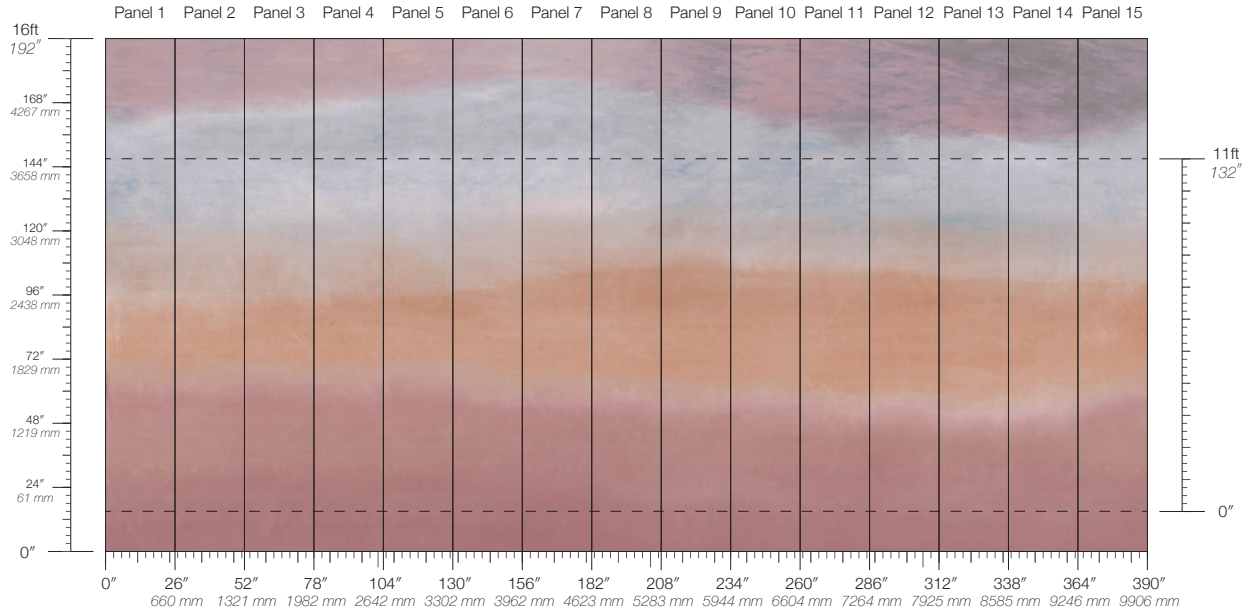

Enchantment Allium

Suitable for residential and some commercial projects

COLOR
Allium

STOCK
Made to order

MAINTENANCE
Water-based cleanser

CONTACT
sales@calicowallpaper.com
+1 718 243 1705
57 Lispenard Street
New York, NY 10013 USA

ITEM
6901

LEAD TIME
4 weeks to print

ENVIRONMENTAL
FSC Certified Content

CONTENT
Clay-Coated Paper

MINIMUM
1 panel

SPECS
100% Cellulose face
Non-woven backing
7.1 oz per linear yard
117 g per linear meter
Smooth surface texture

DISCLAIMER
Refer to our website to see the full mural artwork. Reference the physical sample for color and texture. Panel maps represent mural artwork only.

PANEL WIDTH
26" / 661 mm trimmed

PRICE
Available upon request

PANEL HEIGHT
132" / 3353 mm standard
192" / 4877 mm extended

ORIGIN
USA

TESTING
(US) ASTM E84 Adhered Class A

REPEAT
Non-repeating

DETAILS
Custom options available