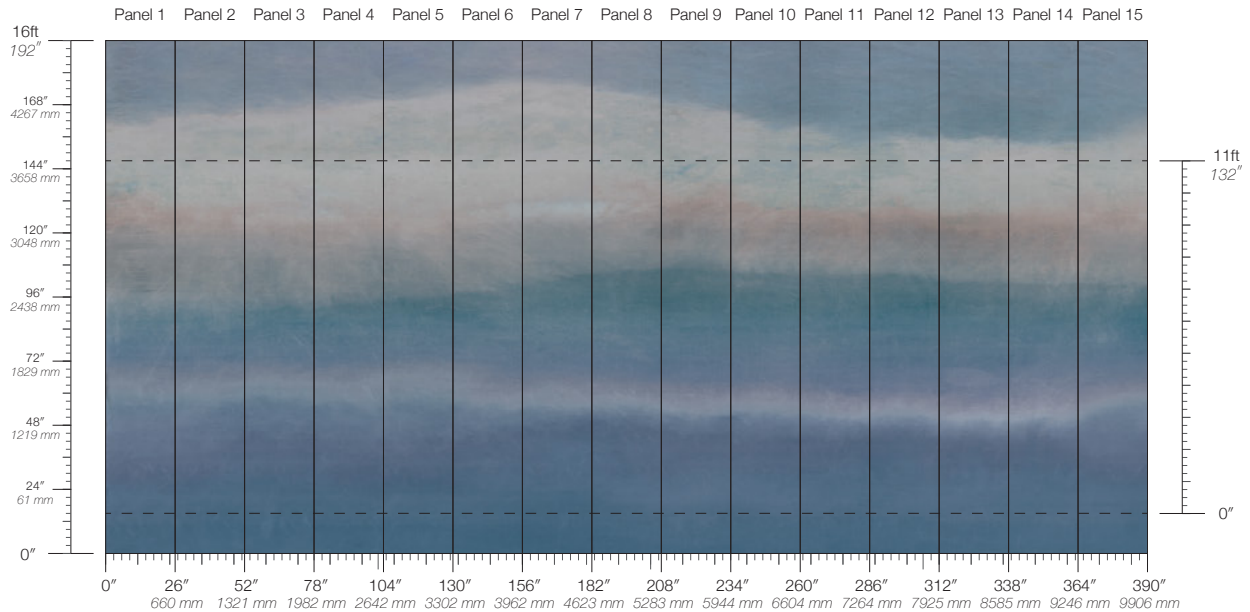

Enchantment Logwood

Suitable for residential and some commercial projects

COLOR
Logwood

ITEM
6905

CONTENT
Clay-Coated Paper

PANEL WIDTH
26" / 661 mm trimmed

PANEL HEIGHT
132" / 3353 mm standard
192" / 4877 mm extended

REPEAT
Non-repeating

STOCK
Made to order

LEAD TIME
4 weeks to print

MINIMUM
1 panel

PRICE
Available upon request

ORIGIN
USA

DETAILS
Custom options available

MAINTENANCE
Water-based cleanser

ENVIRONMENTAL
FSC Certified Content

SPECS
100% Cellulose face
Non-woven backing
7.1 oz per linear yard
117 g per linear meter
Smooth surface texture

TESTING
(US) ASTM E84 Adhered Class A

CONTACT
sales@calicowallpaper.com
+1 718 243 1705
57 Lispenard Street
New York, NY 10013 USA

DISCLAIMER
Refer to our website to see the full mural artwork. Reference the physical sample for color and texture. Panel maps represent mural artwork only.