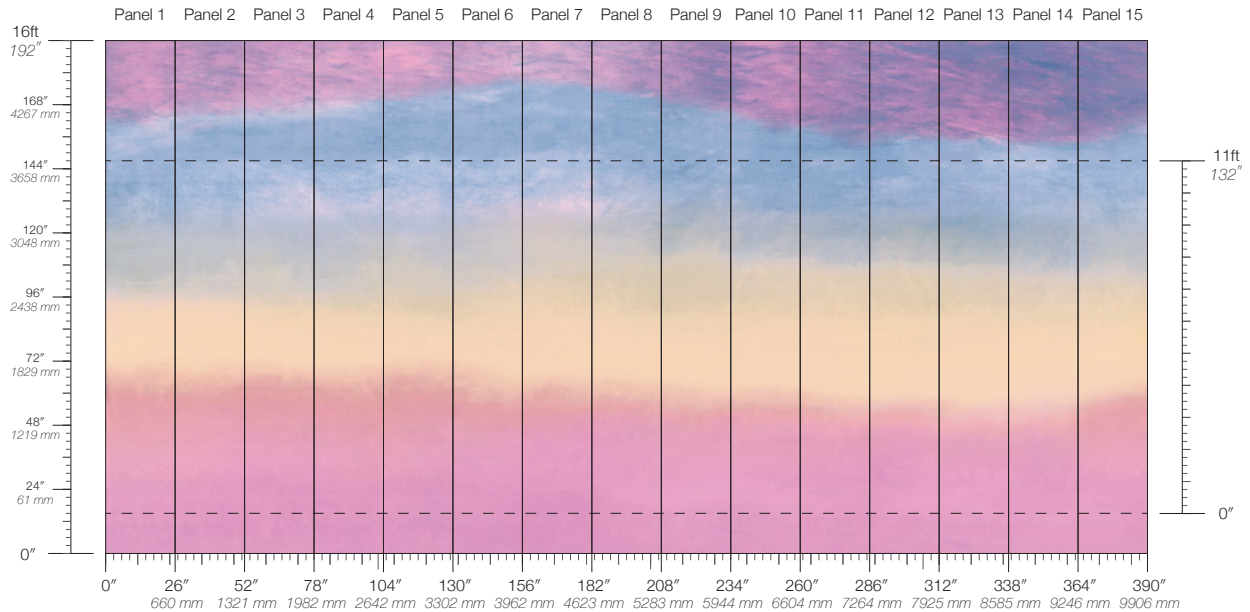

DISCLAIMER
Refer to our website to see the full mural artwork. Reference the physical sample for color and texture. Panel maps represent mural artwork only.

PANEL WIDTH
26" / 661 mm trimmed

PRICE
Available upon request

PANEL HEIGHT
132" / 3353 mm standard
192" / 4877 mm extended

ORIGIN
USA

TESTING
(US) ASTM E84 Adhered Class A

REPEAT
Non-repeating

DETAILS
Custom options available

Enchantment Rainbow

Suitable for residential and some commercial projects