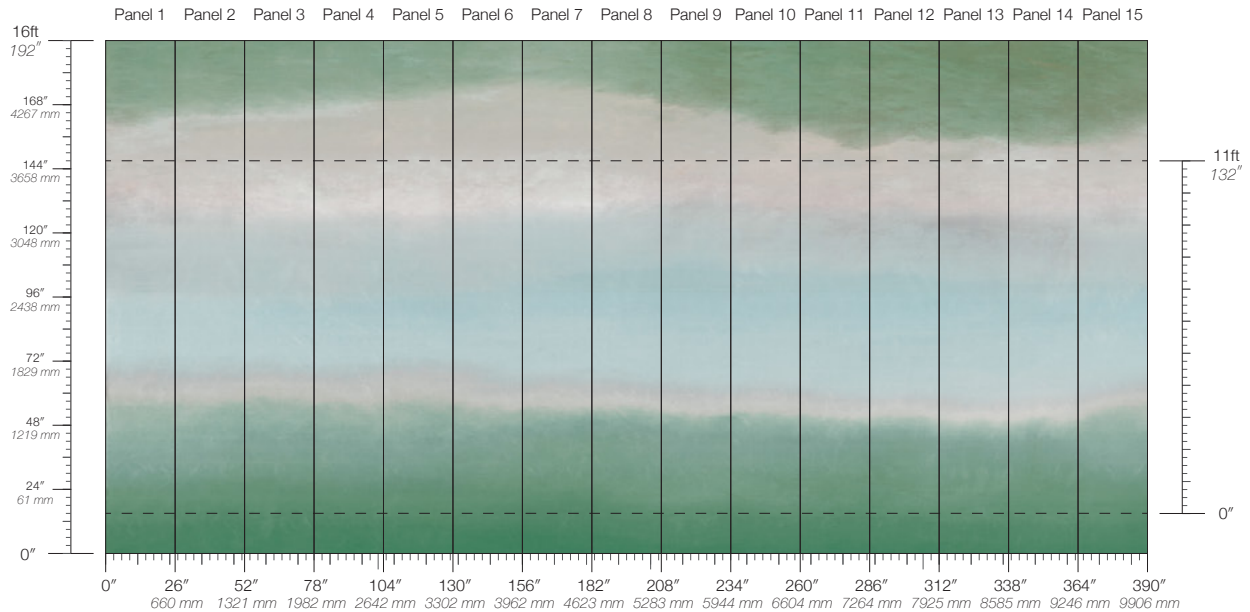

Enchantment Neem

Suitable for residential and some commercial projects

COLOR
Neem

STOCK
Made to order

MAINTENANCE
Water-based cleanser

CONTACT
sales@calicowallpaper.com
+1 718 243 1705
57 Lispenard Street
New York, NY 10013 USA

ITEM
6906

LEAD TIME
4 weeks to print

ENVIRONMENTAL
FSC Certified Content

CONTENT
Clay-Coated Paper

MINIMUM
1 panel

SPECS
100% Cellulose face
Non-woven backing
7.1 oz per linear yard
117 g per linear meter
Smooth surface texture

DISCLAIMER
Refer to our website to see the full mural artwork. Reference the physical sample for color and texture. Panel maps represent mural artwork only.

PANEL WIDTH
26" / 661 mm trimmed

PRICE
Available upon request

PANEL HEIGHT
132" / 3353 mm standard
192" / 4877 mm extended

ORIGIN
USA

TESTING
(US) ASTM E84 Adhered Class A

REPEAT
Non-repeating

DETAILS
Custom options available