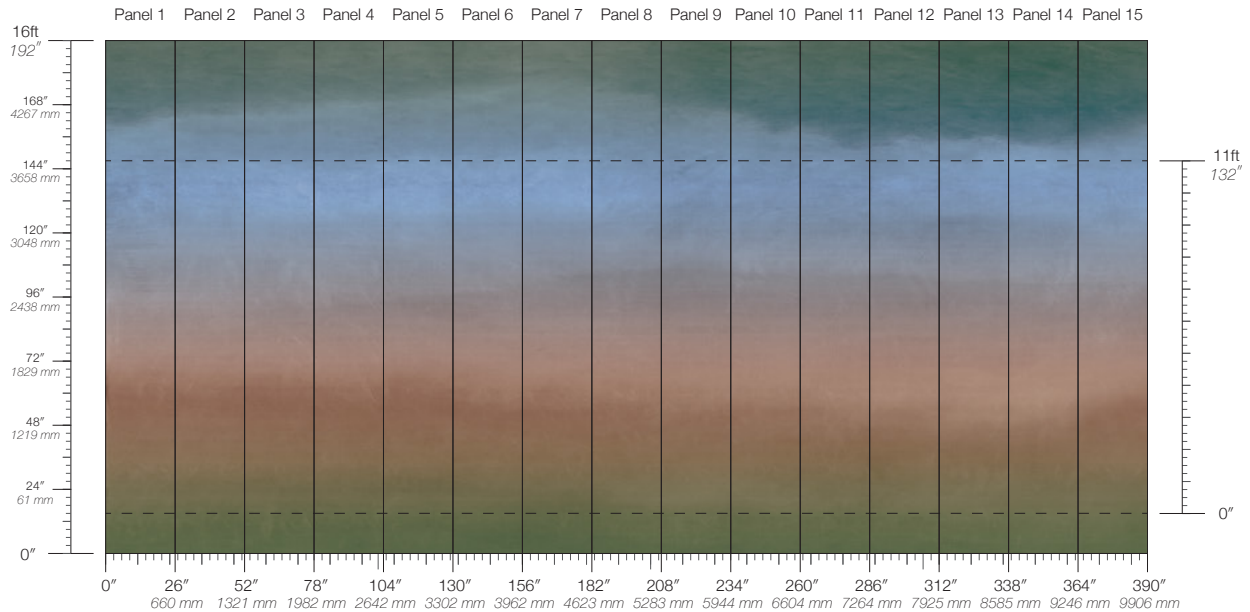

Enchantment Bark

Suitable for residential and some commercial projects

COLOR

Bark

STOCK

Made to order

MAINTENANCE

Water-based cleanser

CONTACT

sales@calicowallpaper.com
+1 718 243 1705
57 Lispenard Street
New York, NY 10013 USA

ITEM

6902

LEAD TIME

4 weeks to print

ENVIRONMENTAL

FSC Certified Content

CONTENT

Clay-Coated Paper

MINIMUM

1 panel

SPECS

100% Cellulose face
Non-woven backing
7.1 oz per linear yard
117 g per linear meter
Smooth surface texture

DISCLAIMER

Refer to our website to see the full mural artwork. Reference the physical sample for color and texture. Panel maps represent mural artwork only.

PANEL WIDTH

26" / 661 mm trimmed

PRICE

Available upon request

PANEL HEIGHT

132" / 3353 mm standard
192" / 4877 mm extended

ORIGIN

USA

TESTING

(US) ASTM E84 Adhered Class A

REPEAT

Non-repeating

DETAILS

Custom options available